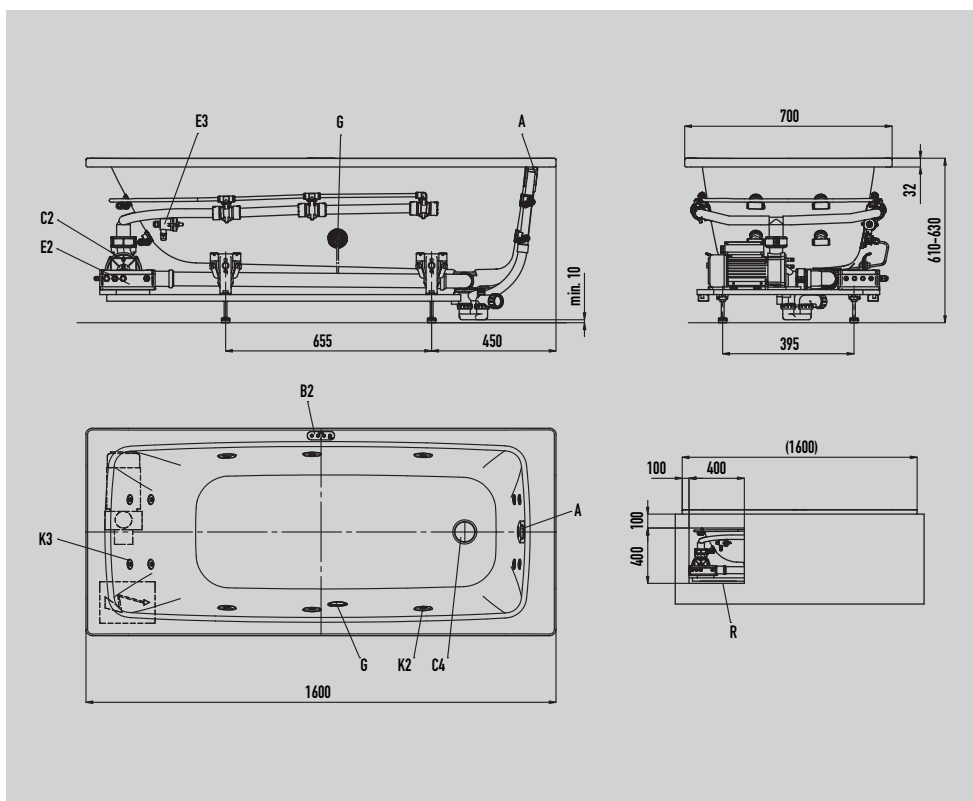

## CAYONO 748

Full Body

Technical whirl datasheet

## Full Body

Similar illustration. In the configuration with whirl systems, all visible parts are white.

### Attributes

A	Drain and overflow fitting
B2	Keypad
C2	Pump side area
C4	Bottom suction
E2	Cable junction box
E3	Level sensor
G	Illumination - spotlight / spectral light
K2	Side jets
K3	Micro jets
R	Inspection hole